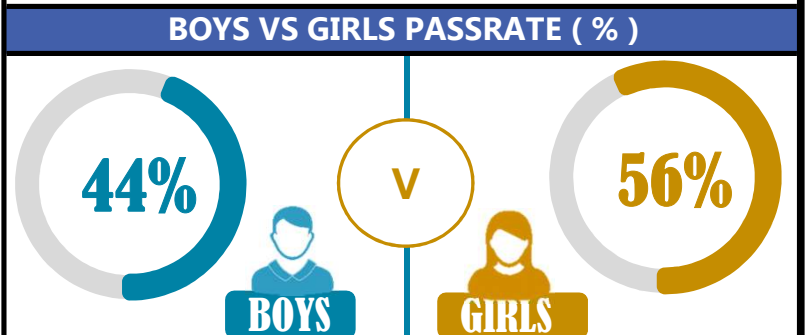

OVERALL PERFORMANCE ANALYSIS		
REGISTERED	22	100%
SEATED	22	100%
ABSENTEES	0	0%
PASSED	22	100%
FAILED	0	0%