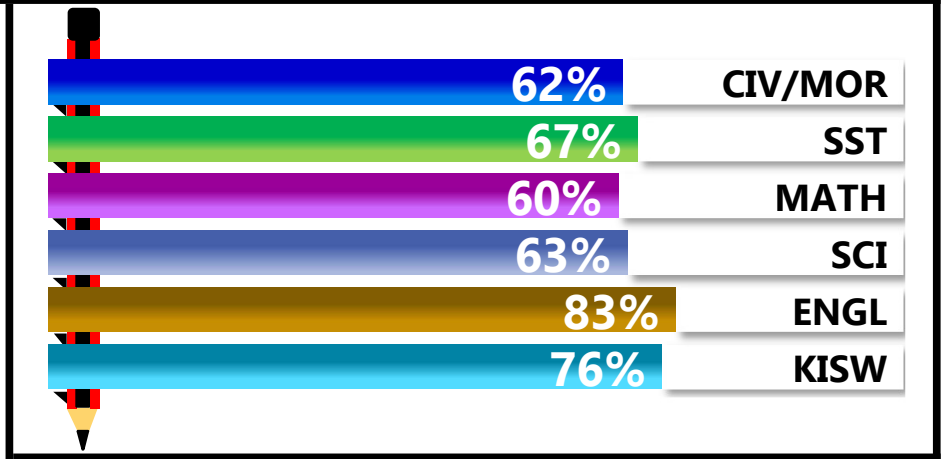

DARE INTEGRATED				
REGION: DAR ES SALAAM		SCHOOL AVERAGE	205.1	OVERALL GRADE		
DISTRICT: UBUNGO				CATEGORY		B
				BELOW 40		

SUBJECT PERFORMANCE ANALYSIS

SUBJECT NAME	AVG	%	RNK
ENGLISH	41.4	83%	1
KISWAHILI	38.1	76%	2
SOCIAL STUDIES	33.3	67%	3
SCIENCE	31.5	63%	4
CIVIC & MORAL	30.8	62%	5
MATHEMATICS	30.0	60%	6
BOYS/GIRLS PASS RATE	STD	AVG	%
BOYS	9	0.44	44%
GIRLS	13	0.56	56%

GRADE ANALYSIS SUMMARY					
SUBJECT NAME/GRADE	A	B	C	D	E
MATHEMATICS	2	9	10	1	0
KISWAHILI	6	15	1	0	0
ENGLISH	16	4	2	0	0
SCIENCE	4	9	6	0	0
SOCIAL STUDIES	1	16	5	0	0
CIVIC AND MORAL	1	11	5	4	0
OVERALL GRADE ANALYSIS	NO.	SEATED	%		
A	2	22	9%		
B	15		68%		
C	5		23%		
D	0	0	0%		
E	0		0%